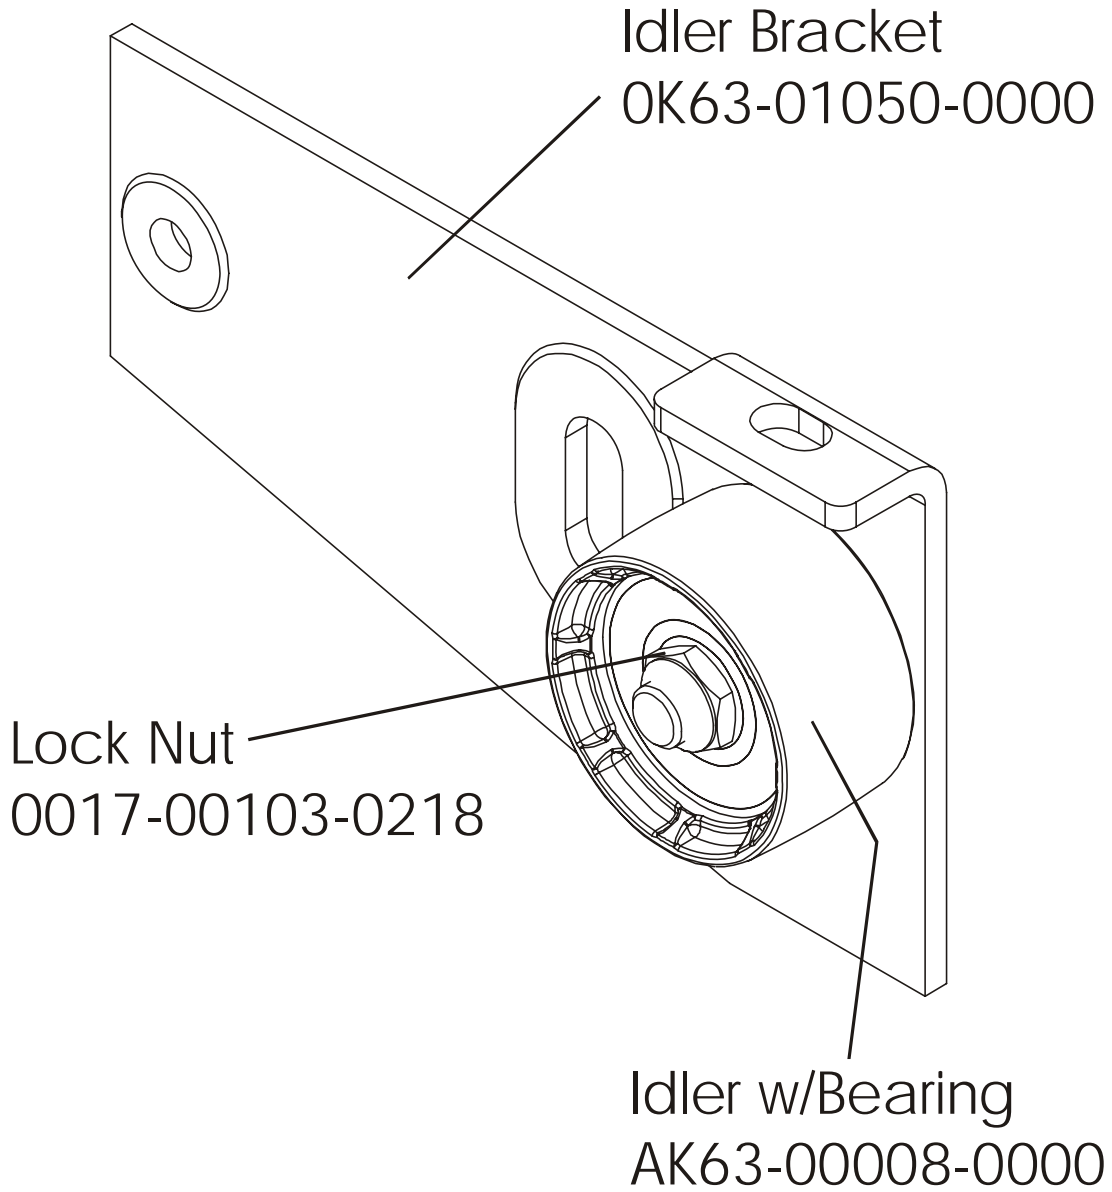

ARCTIC SILVER 93CW
Seat Post Shrouds

93CW-0XXX-02
S/N CCM100000 and up

ARCTIC SILVER 93CW

Idler Bracket Assy.-AK63-00021-0000

93CW-0XXX-02

S/N CCM100000 and up

ARCTIC SILVER 93CW
Console Support Assembly

93CW-0XXX-02
S/N CCM100000 and up